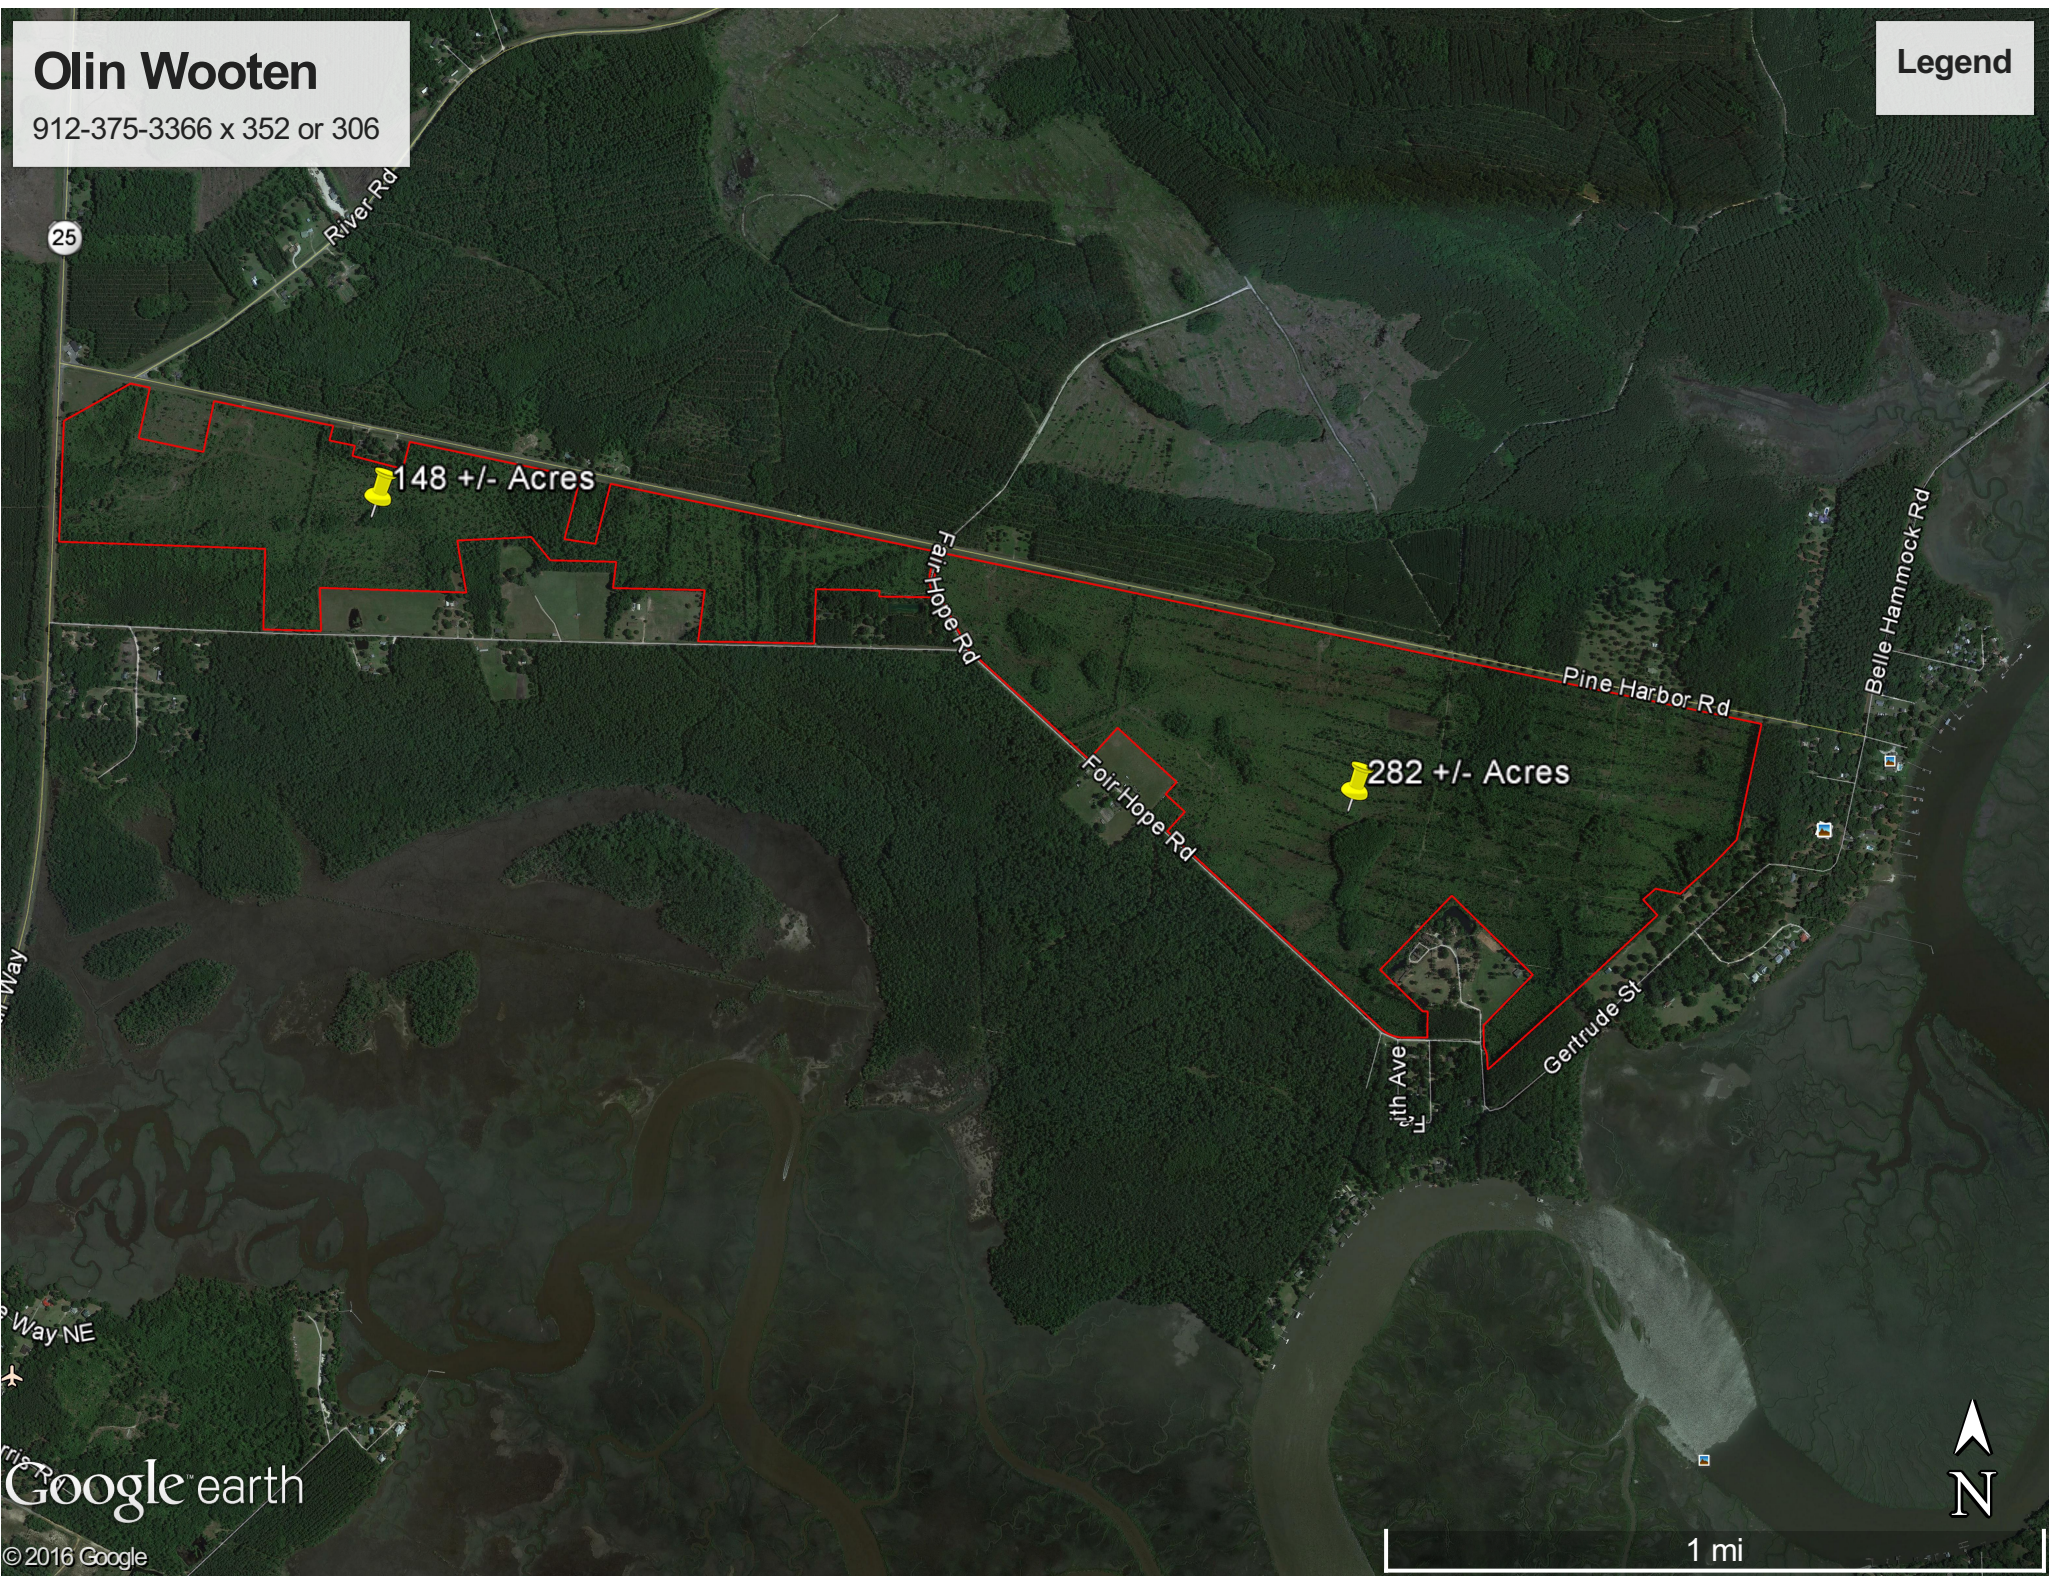

Olin Wooten

912-375-3366 x 352 or 306

Legend

25

River Rd

148 +/- Acres

Fair Hope Rd

Fair Hope Rd

282 +/- Acres

Pine Harbor Rd

5th Ave

Gertrude St

Belle Hammock Rd

Way NE

Google earth

© 2016 Google

1 mi

N